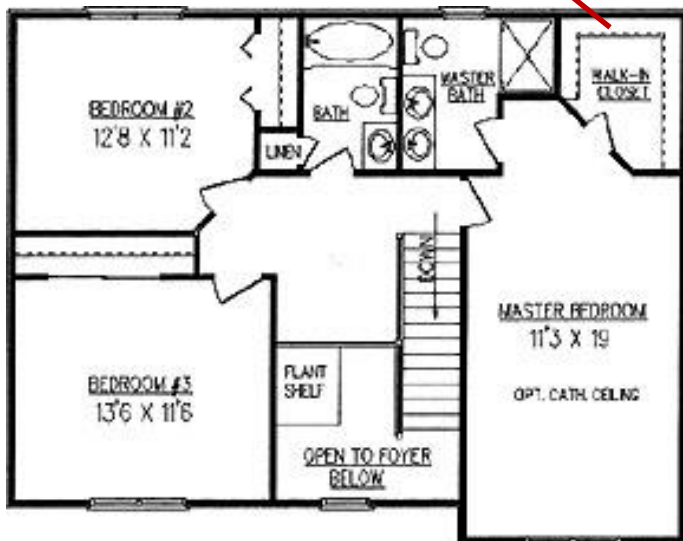

Both a private master bathroom and a second main bathroom is available on the second floor.

Master bedroom has a large walk-in closet right off the bedroom.