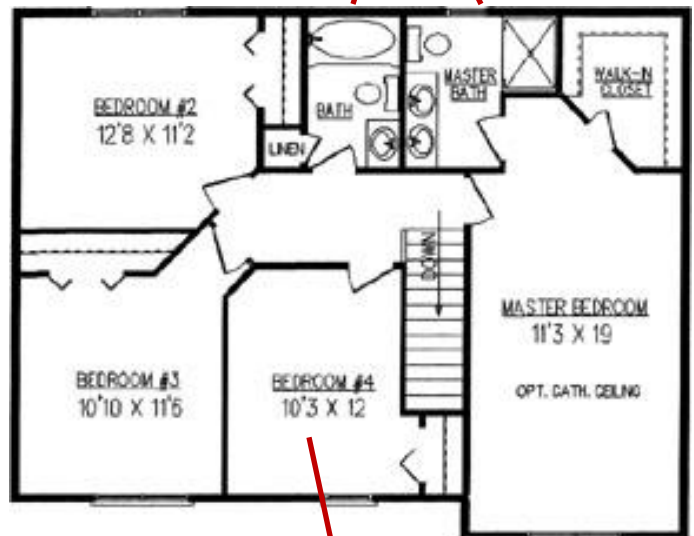

Both a private master bathroom and a second main bathroom is available on the second floor.

Master bedroom has a large walk-in closet right off the bedroom.