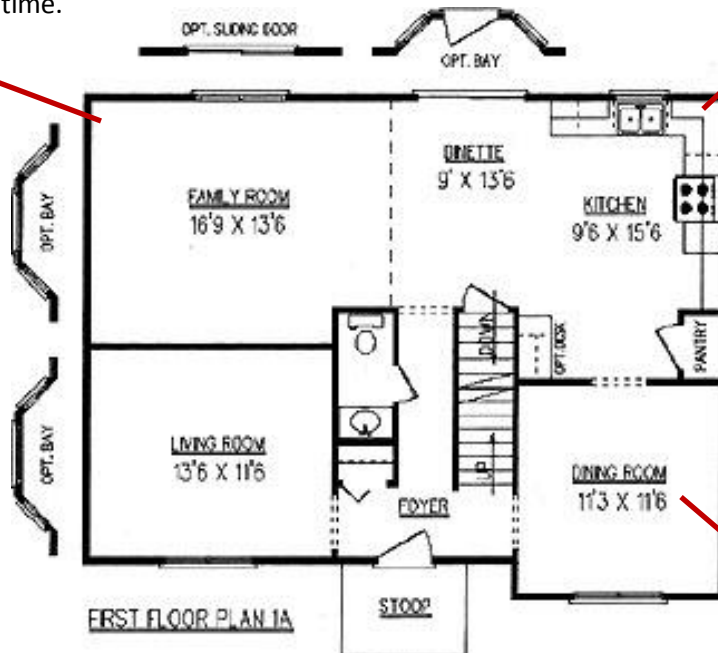

The Cambridge

4 bedrooms | 2 1/2 bathrooms | 1920 sq ft

The family room is in the rear of the house to allow for privacy and family time.

Customize this huge kitchen to your needs and style! You will have plenty of space for storage with the large pantry.

The Cambridge features both a formal living and dining room!

Pascoe Builders

724.658.5290

www.pascoebuilders.com

The Cambridge

Both a private master bathroom and a second main bathroom is available on the second floor.